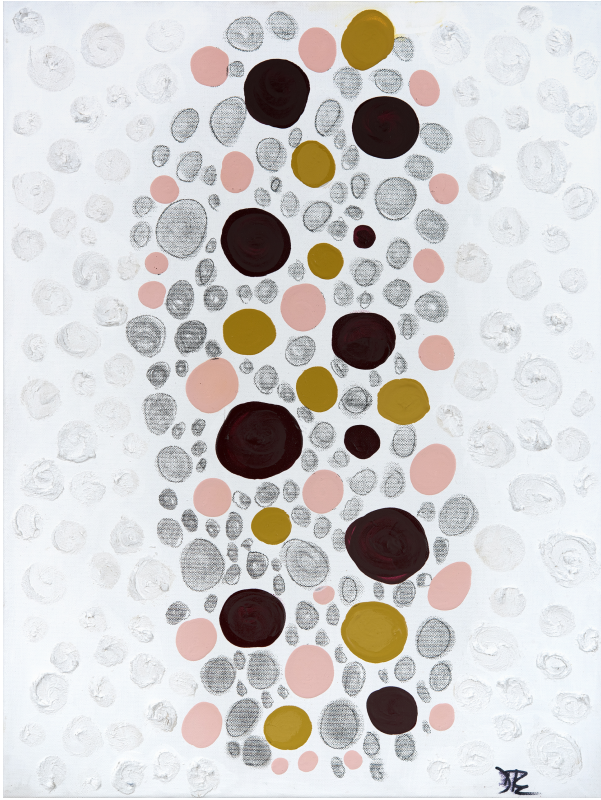

south+english

18 X 24 (NEW)

Discover meaning, solace, safety and ultimately joy in a chaotic meld. Mixed media on canvas. DJE original art is an expression of life's journeys and relationships, using shapes, patterns, color and texture as a symbolic interpretation of how things felt at the time.

Framed size: 18 x 24

ADDITIONAL INFORMATION