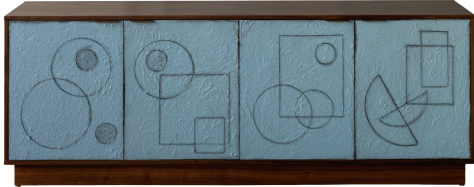

south+english

ART TANK LOW

Introducing the Art Tank Tall Cabinet. This swanky cabinet is solid wood and creatively displays a DJE art Original. Shown in Walnut, one of our many Bespoke finishes available. Bench-Made in USA.

You can create, it won't add to your wait – customizations are welcomed and will not alter our speedy 6-8 week lead time.

Overall: W82" x D 19.5" x H 30"

(DJE Art 2002):

ADDITIONAL INFORMATION

Made To Order Wood Finishes