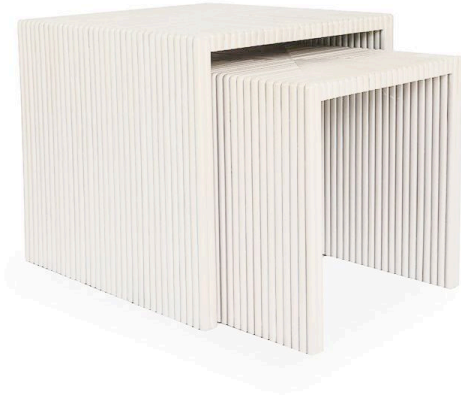

## BLASCO 2-PIECE SIDE TABLE

Large Piece Overall : W23.5 x D23.5 x H22.5

Small Piece Overall: W19.5 x D19.5 x H19.5

---

**SKU:** BLA-TSI-1

**Categories:** [New](#), [Occasional](#), [Table](#)

### Specialty Finish

Beachcomber, Oystershell