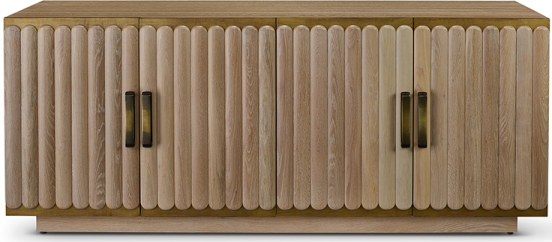

CALLAS 4-DOOR CABINET

There is no diva quite like Callas. What range, talent, allure. This four-door cabinet is inspired by a midcentury original, as well as the opera super star. Consider the detail. The cabinet door fronts are a symmetrical repeat of individual vertical ribs, finished with Giacometti Gold pulls. Set on a plinth base. Shown in Gustavian Oak, one of our many Bespoke finishes available. Bench-Made in USA.

You can create, it won't add to your wait – customizations are welcomed and will not alter our speedy 4-6 week lead time.

Overall: W79 x D22.5 x H32

ADDITIONAL INFORMATION

Made To Order Wood Finishes

Bespoke, Ambrosia Maple, Black Coffee Oak, Charcoal Maple, Chatsworth White Oak, Dove Wing Grey, Elizabethan Oak, French White Ash, Gustavian Oak, Old World Oak, Sea Pearl White, Smoked Grey Maple, Smoked Grey Oak, Washed Grey Oak, Kaleidoscope