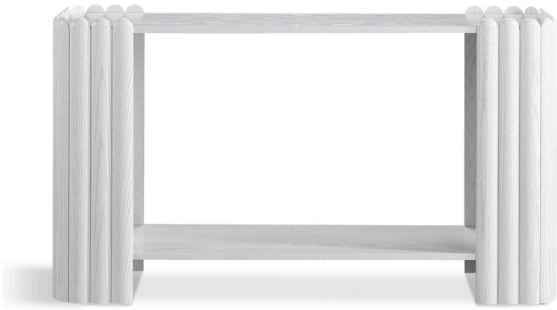

CALLAS CONSOLE TABLE

There is no diva quite like Callas. What range, talent, allure. The Callas Console Table is inspired by a midcentury original, as well as the opera super star. Consider the detail. The console table sides are a symmetrical repeat of individual vertical ribs. Shown in Sea Pearl White, one of our many Bespoke wood finishes. We invite you to mix finishes, as we have here, choosing from a beautiful palette on solid oak. Bench-Made in USA.

You can create, it won't add to your wait – customizations are welcomed and will not alter our speedy 4-6 week lead time.

Overall: W59 x D17 x H33

ADDITIONAL INFORMATION

Made To Order Wood Finishes

Bespoke, Ambrosia Maple, Black Coffee Oak, Charcoal Maple, Chatsworth White Oak, Dove Wing Grey, Elizabethan Oak, French White Ash, Gustavian Oak, Old World Oak, Sea Pearl White, Smoked Grey Maple, Smoked Grey Oak, Washed Grey Oak, Kaleidoscope