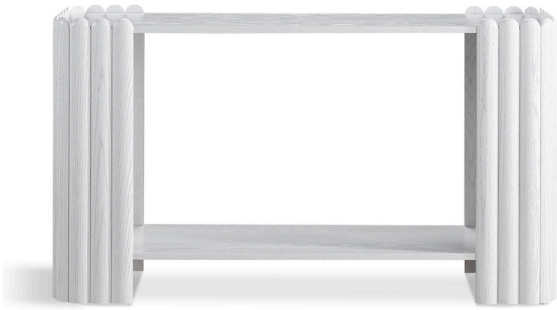

CALLAS CONSOLE TABLE

There is no diva quite like Callas. What range, talent, allure. The Callas Console Table is inspired by a midcentury original, as well as the opera super star. Consider the detail. The console table sides are a symmetrical repeat of individual vertical ribs. Shown in Sea Pearl White, one of many finishes available. Made in America. Clean Slate Collection. Customizations welcome.

Overall: W59 x D17 x H33

SKU: MON-CFT-1

Categories: [Callas](#), [Clean Slate](#), [Collections](#), [Console Tables](#), [Table](#)

Tag: [Callas](#)

ADDITIONAL INFORMATION

Clean Slate Wood Finishes

Charcoal Maple, Smoked Grey Maple, Bisque, Black Coffee Oak, Dove Wing Grey, Grey Stone Oak, Gustavian Oak, London Fog White, Old World Oak, Sea Pearl White, Smoked Grey Oak, Starry Sky Oak, Washed Grey Oak, Kaleidoscope