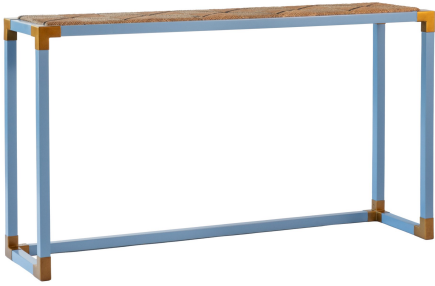

CHARLESTON CONSOLE TABLE

Historically, campaign-style furniture was designed to travel. Today, all roads lead to home, especially ones appointed with our clean lined Charleston Console Table. S+E consoles work a floor plan – from foyer to mud room, behind a sofa, elevating a hallway or finishing a master suite. Available in the specialty finish Featherstone, and complimented with a woven rattan top with black accents. Ask about South + English's Kaleidoscope, paint-match program.

W59 x D15 x H33

ADDITIONAL INFORMATION

Dimensions

15 × 59 × 33 in