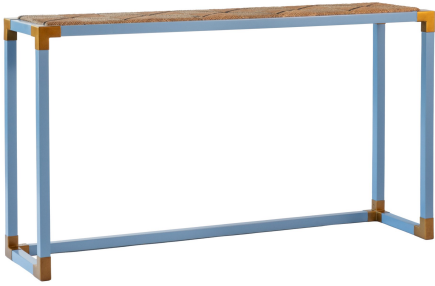

CHARLESTON CONSOLE TABLE

Historically, campaign-style furniture was designed to travel. Today, all roads lead to home, especially ones appointed with our clean lined Charleston Console Table. S+E consoles work a floor plan – from foyer to mud room, behind a sofa, elevating a hallway or finishing a master suite. Available in the specialty finish Featherstone, and complimented with a woven rattan top with black accents. Ask about South + English's Kaleidoscope, paint-match program.

W59 x D15 x H33

ADDITIONAL INFORMATION

Dimensions

15 x 59 x 33 in