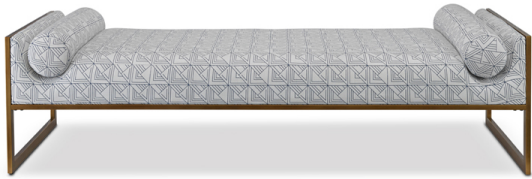

south+english

DAUPHINE DAYBED

Dauphine is a divine divan in a swanky drawing room, and also steps up as sleeper when guests come to stay the night. Set in a gorgeous Aged Modern Brass scaffold frame with inset scooped bolsters at either end. Available in a raft of stylish velvets, linens or your COM.

Overall: W64 x D27 x H32

COM: 8 yards

SKU: DAU-SDC-AMB

Categories: [Chaises + Daybeds](#), [Seating](#)

Tag: [collection-A](#)

ADDITIONAL INFORMATION

Fabric:

COM, Cloud Linen, Cobalt Linen, Dove Linen, White Linen, Brown Velvet, Grey Cloud Velvet, Harbor Velvet, Snow Velvet, Rosewater Velvet, Thistle Velvet