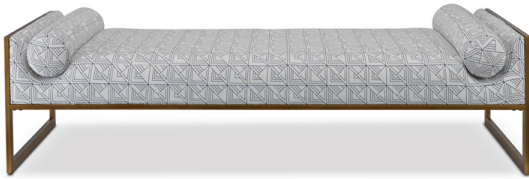

south+english

DAUPHINE DAYBED

Dauphine is a divine divan in a swanky drawing room, and also steps up as sleeper when guests come to stay the night. Set in a gorgeous Aged Modern Brass scaffold frame with inset scooped bolsters at either end. Available in a raft of stylish velvets, linens or your COM.

Overall: W80 x D30 x H21

COM: 8 yards

ADDITIONAL INFORMATION

Fabric

COM, Cloud Linen, Cobalt Linen, Dove Linen, White Linen, Brown Velvet, Grey Cloud Velvet, Harbor Velvet, Snow Velvet, Rosemist Velvet, Thistle Velvet