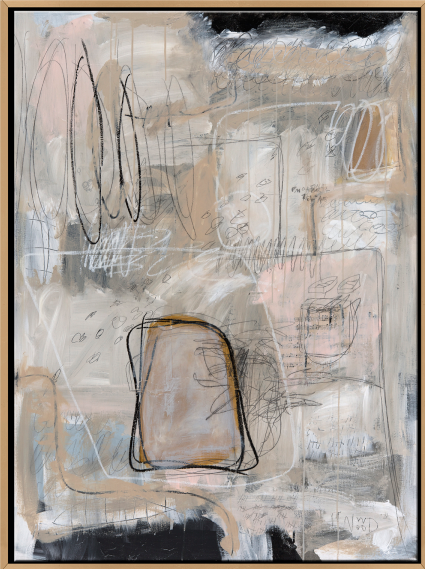

## EMOTIONAL RELEASE, ORIGINAL ART

Linwood is a modern abstract artist with a deep sense of history. Opposites attract and the results are always harmonious. Here, bold strokes of black greet greys and blues. Archival manuscript pages and sheet music are collaged, overpainted and glazed to add - quite literally - layers of meaning and interest. And, the artist's signature bateaux sail by. An emotional release for all times. Framed in Gold.

Canvas size: 36 x 48  
Framed size: 38 x 50

---

## ADDITIONAL INFORMATION

Frame

Gold, Silver