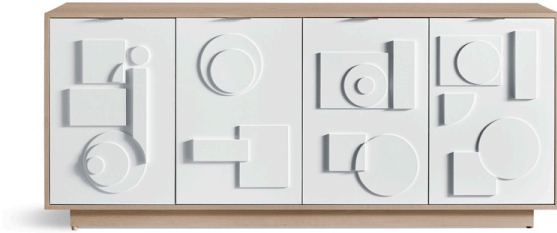

south+english

MOVEMENT CABINET

Inspired by our best-selling Movement Art Series, the Movement Cabinet door fronts feature similar designs, crafted by layering hand-cut wooden shapes. The Movement Cabinet has true substance, crafted by hand in solid oak or maple, and is available in any of bespoke finishes – mixing finishes (as shown) is always an option. The unique door fronts open with ease, revealing a spacious interior. Set on a plinth base, the Movement Cabinet appears to float – entirely by design. Bench-Made in the USA.

You can create, it won't add to your wait – customizations are welcomed and will not alter our speedy 6-8 week lead time.

Overall: W84 x D21 x H35.5

ADDITIONAL INFORMATION

Made To Order Wood Finishes

Bespoke, Ambrosia Maple, Black Coffee Oak, Charcoal Maple, Chatsworth White Oak, Dove Wing Grey, Elizabethan Oak, French White Ash, Gustavian Oak, Old World Oak, Sea Pearl White, Smoked Grey Maple, Smoked Grey Oak, Washed Grey Oak, Kaleidoscope