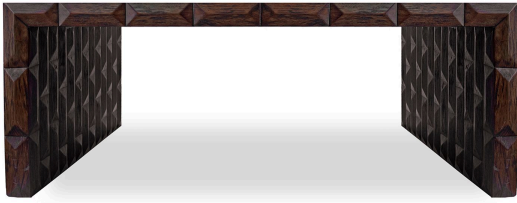

## PORTER COFFEE TABLE

All at once, the Porter Coffee Table is a simple and multi-faceted affair. The form is pure Parsons - ethnic, modern and without pretense. A network of geometric carvings blanket the side of the cocktail table - inside and out - upping the ante on the understated shape. Of course, the table top is perfectly planed and flat ... martini ready. Mix up the color with a variety of Bespoke finishes or Ask about South + English's Kaleidoscope, paint-match program.

W51 x D33 x H19.25

---