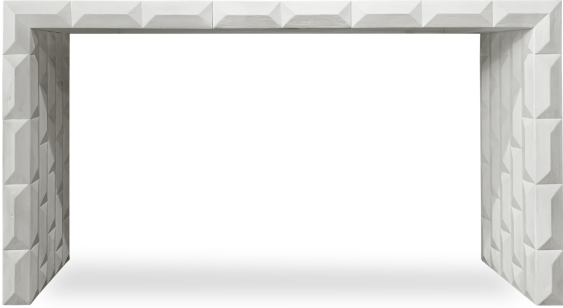

## PORTER CONSOLE TABLE

All at once, the Porter Console Table is a simple and multi-faceted affair. The form is pure Parsons - ethnic, modern and sans pretense. A network of geometric carvings blankets the side of the console table - inside and out - upping the ante on the understated shape. A discreet center drawer brings function to the Porter. Ask about South + English's Kaleidoscope, paint-match program.

W60 x D14 x H33

---