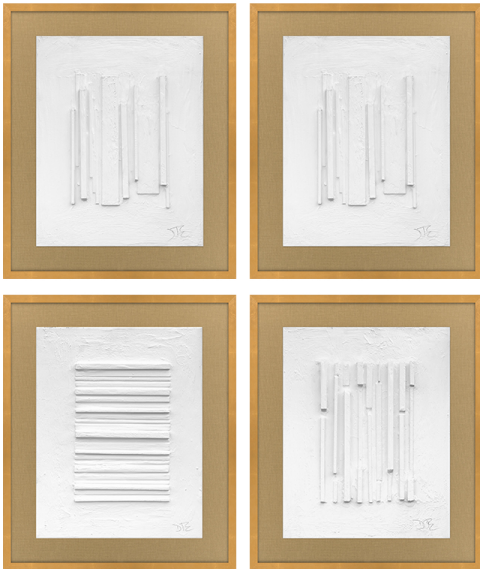

## **SIDE BY SIDE, SERIES 1-4**

The Lives series disrupts the order of things. Life is not linear. People, places, thoughts, emotion and experience bump up against each other, resist and attract randomly. Therein lies the beauty. Mixed media on canvas with gold leaf. Beige linen mat set under glass in a gold frame.

Lives is conceived and shown as four-piece series. The four works are available for sale individually or as a complete set.

Framed size: 25.5 x 31.5 (each)

---