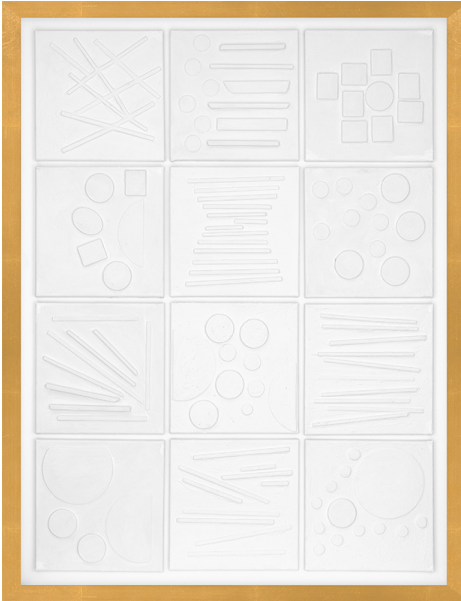

south+english

SURROUND + EMBRACE

Twelve individual cells come together to form a whole, a strategic (and artistic) surround with intent to embrace, celebrating life's fractured and fabulous journey. Mixed media on canvas. Simply framed in gold and set under glass.

Framed size: 41.5 x 54.5

ADDITIONAL INFORMATION