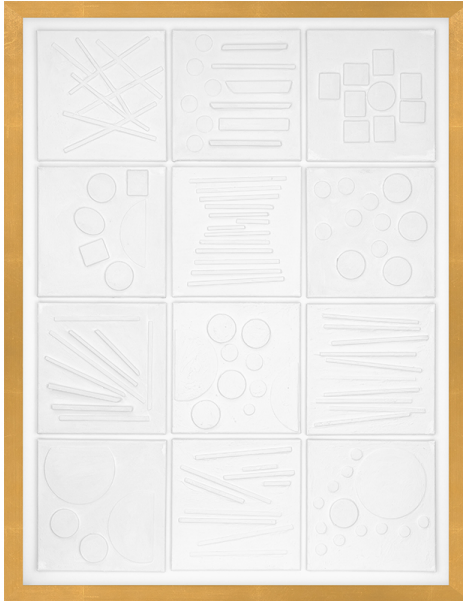

## **SURROUND + EMBRACE**

Twelve individual cells come together to form a whole, a strategic (and artistic) surround with intent to embrace, celebrating life's fractured and fabulous journey. Mixed media on canvas. Simply framed in gold and set under glass.

Framed size: 41.5 x 41.5

---