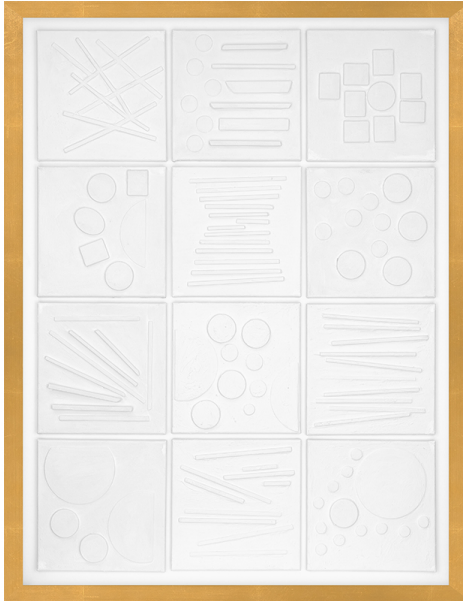

south+english

SURROUND + EMBRACE

Twelve individual cells come together to form a whole, a strategic (and artistic) surround with intent to embrace, celebrating life's fractured and fabulous journey. Mixed media on canvas. Simply framed in gold and set under glass.

Framed size: 41.5 x 41.5

ADDITIONAL INFORMATION