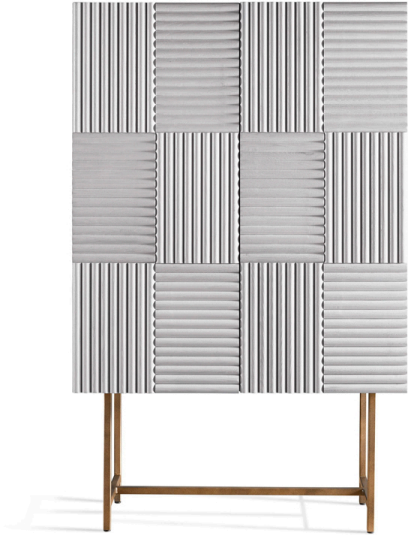

south+english

VIRGINIA BAR CABINET

The Virginia Bar Cabinet can be completely outfitted for mixing and serving your favorite cocktail, or as a simple cabinet with 2 shelves and storage interior. Lovely parquet patterns created by alternating wood dowel application brings texture and modernity to your project. Bespoke finishes are specially calibrated and nuanced on either solid oak or maple. Ask about South + English's Kaleidoscope paint-match program. Shown in Sea Pearl white on Maple with empire gold legs. Skillful Crafted in USA.

You can create, it won't add to your wait – customizations are welcomed and will not alter our speedy 6-8 week lead time.

Overall: W45 x D22.5 x H72

ADDITIONAL INFORMATION

Made To Order Wood Finishes

Bespoke, Ambrosia Maple, Black Coffee Oak, Charcoal Maple, Chatsworth White Oak, Dove Wing Grey, Elizabethan Oak, French White Ash, Gustavian Oak, Old World Oak, Sea Pearl White, Smoked Grey Maple, Smoked Grey Oak, Washed Grey Oak, Kaleidoscope

Made To Order Metal Finishes

Blackened Steel, Empire Gold, Empire Silver, English White, Graphite