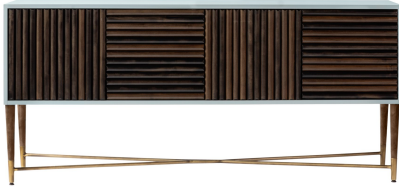

south+english

VIRGINIA CABINET

Introducing the Virginia Cabinet. Lovely patterns created by alternating wooden dowel application brings texture and modernity to your project. Bespoke finishes are specially calibrated and nuanced on either solid oak or maple. Ask about South + English's Kaleidoscope paint-match program. Shown in Kaleidoscope Blue with Smoked Grey Maple parquet and tapered wooden legs with empire gold stretchers. You can customize the the leg styles or switch to a plinth base; customizations are welcomed! Bench crafted with care in USA.

You can create, it won't add to your wait – customizations are welcomed and will not alter our speedy 6-8 week lead time.

Overall: W72 x D19 x H32

ADDITIONAL INFORMATION

Made To Order Wood Finishes

Bespoke, Ambrosia Maple, Black Coffee Oak, Charcoal Maple, Chatsworth White Oak, Dove Wing Grey, Elizabethan Oak, French White Ash, Gustavian Oak, Old World Oak, Sea Pearl White, Smoked Grey Maple, Smoked Grey Oak, Washed Grey Oak, Kaleidoscope

Made To Order Metal Finishes

Blackened Steel, Empire Gold, Empire Silver, English White, Graphite