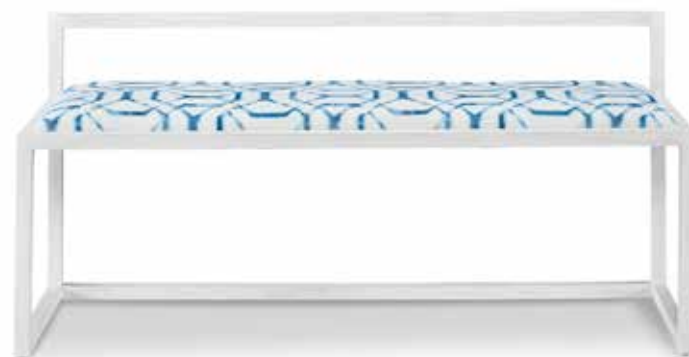

CHELSEA CABINET
 72w x 22d x 32h
 Shown: Coal

CATALINA COFFEE
 52w x 30d x 18h
 Shown: Oystershell

CHARLESTON CONSOLE

59w x 15d x 33h

Shown: Featherstone/Rattan

CASABLANCA BEDSIDE

23.5w x 16d x 28h

Shown: Featherstone/
Wicker

**GALVARINO 3-PIECE
COFFEE TABLE**

54w x 31d x 18h

Shown: Pitted Stone/
Aged Modern Brass

SAVANNAH BENCH

60w x 19.5d x 28h

Shown: Oystershell/COM

TRINITY CONSOLE

47.5w x 13d x 33.5h

Shown: Aged Modern Brass

**CATALINA BEDSIDE
WITH DRAWER**

24w x 16.5d x 28h

Shown: Oystershell/Rattan

TILDA BED

Queen: 66w x 87d x 50h

Shown: Wicker

Also Available: King