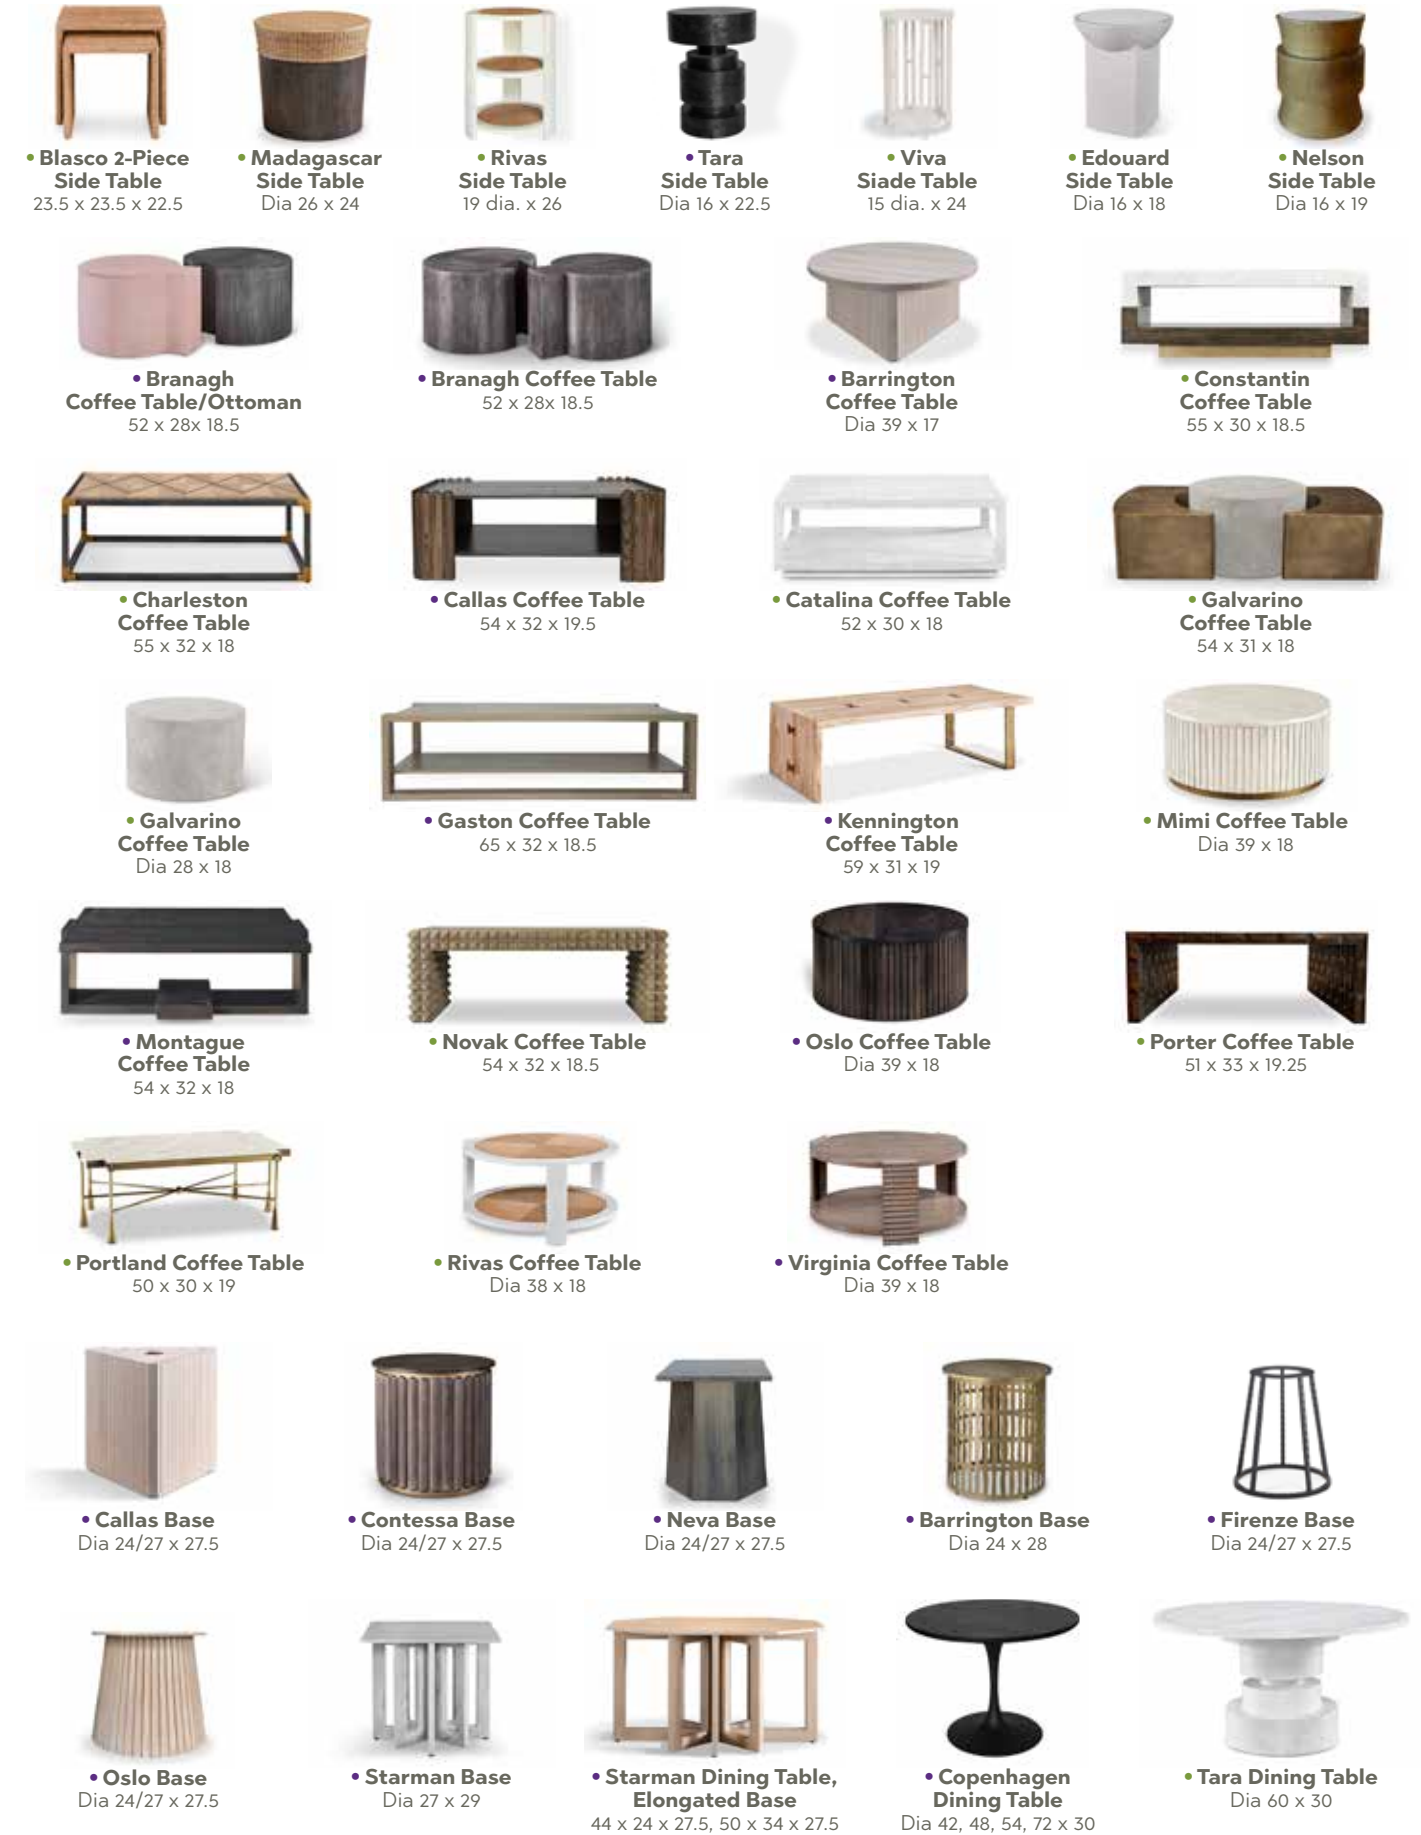

• Made To Order • Ready To Go