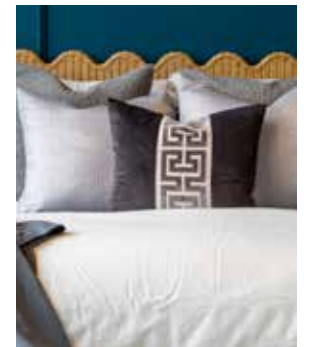

undercover: S+E beds, bedding & pillows

SOUTH + ENGLISH IS FAMOUS FOR FABULOUS BED STYLES. NOW, WE EVEN MAKE THE BED!

Say hello to Papyrus, Acantha and Les Orientales, three new top-of-bed dressings from S+E. Choose from duvet covers, throws and a plethora of pillows in a wonderful array of colors. Mix, match and mingle to make it your own!

Acantha

Les Orientales

Papyrus

Solid

LLOYD BED

Queen: 64w x 85d x 70h
 Shown: Natural Oak, Harbor Blue Velvet/Stratus Linen
 Also Available: King

CHARLOTTE BED

Queen: 65.5w x 86.5d x 93.5h
 Shown: Natural Oak
 Also Available: Twin and King