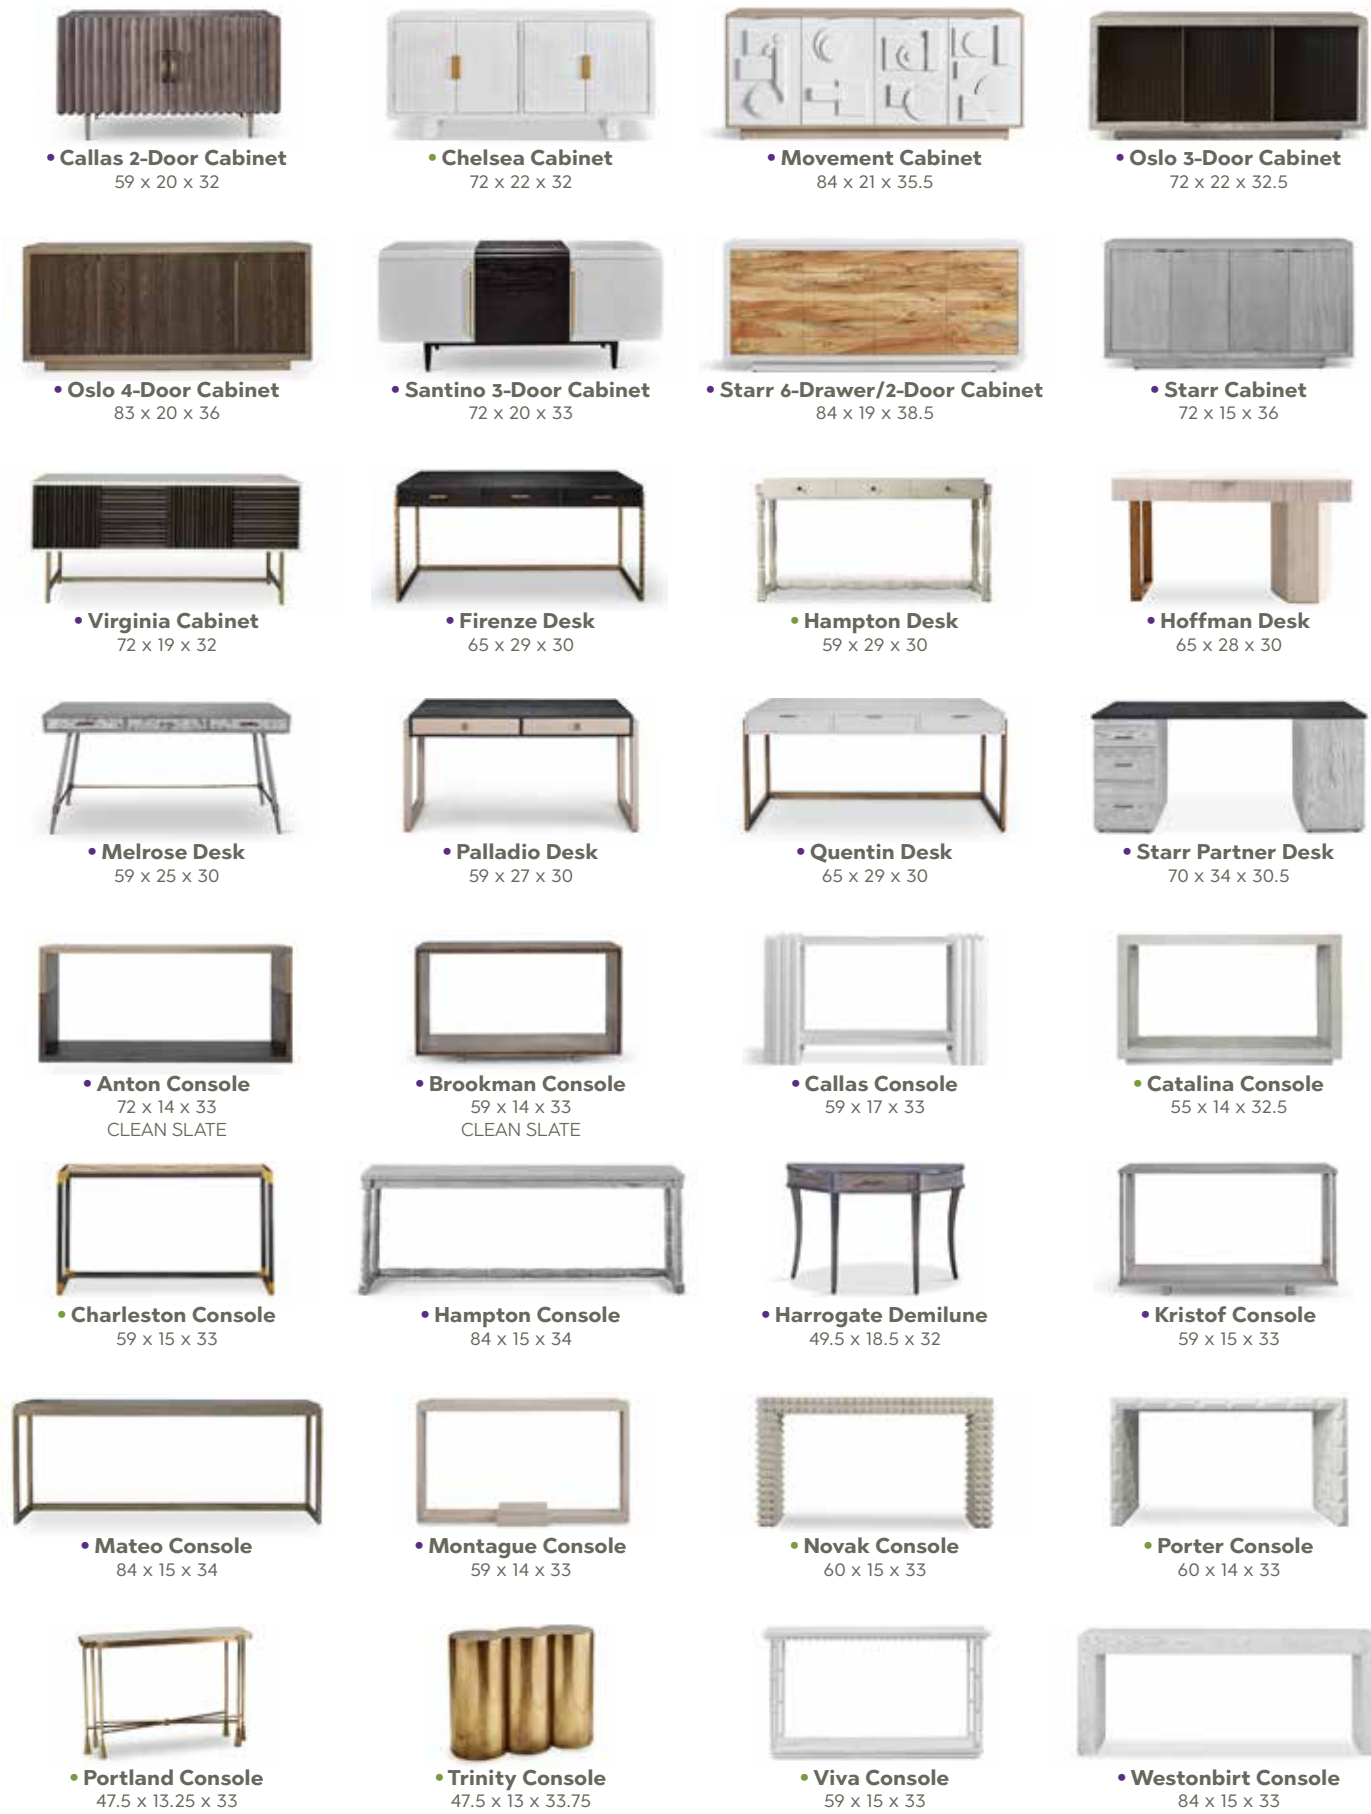

• Made To Order • Ready To Go

• Made To Order • Ready To Go

• **Contessa Dining Table**
Rectangular: 96 x 48 x 30
Oval: 84 x 44 x 30

• **Hampton Dining Table**

• **Hoffman Dining Table**
96 x 40 x 30

• **Lloyd Bench**
72 x 27 x 37