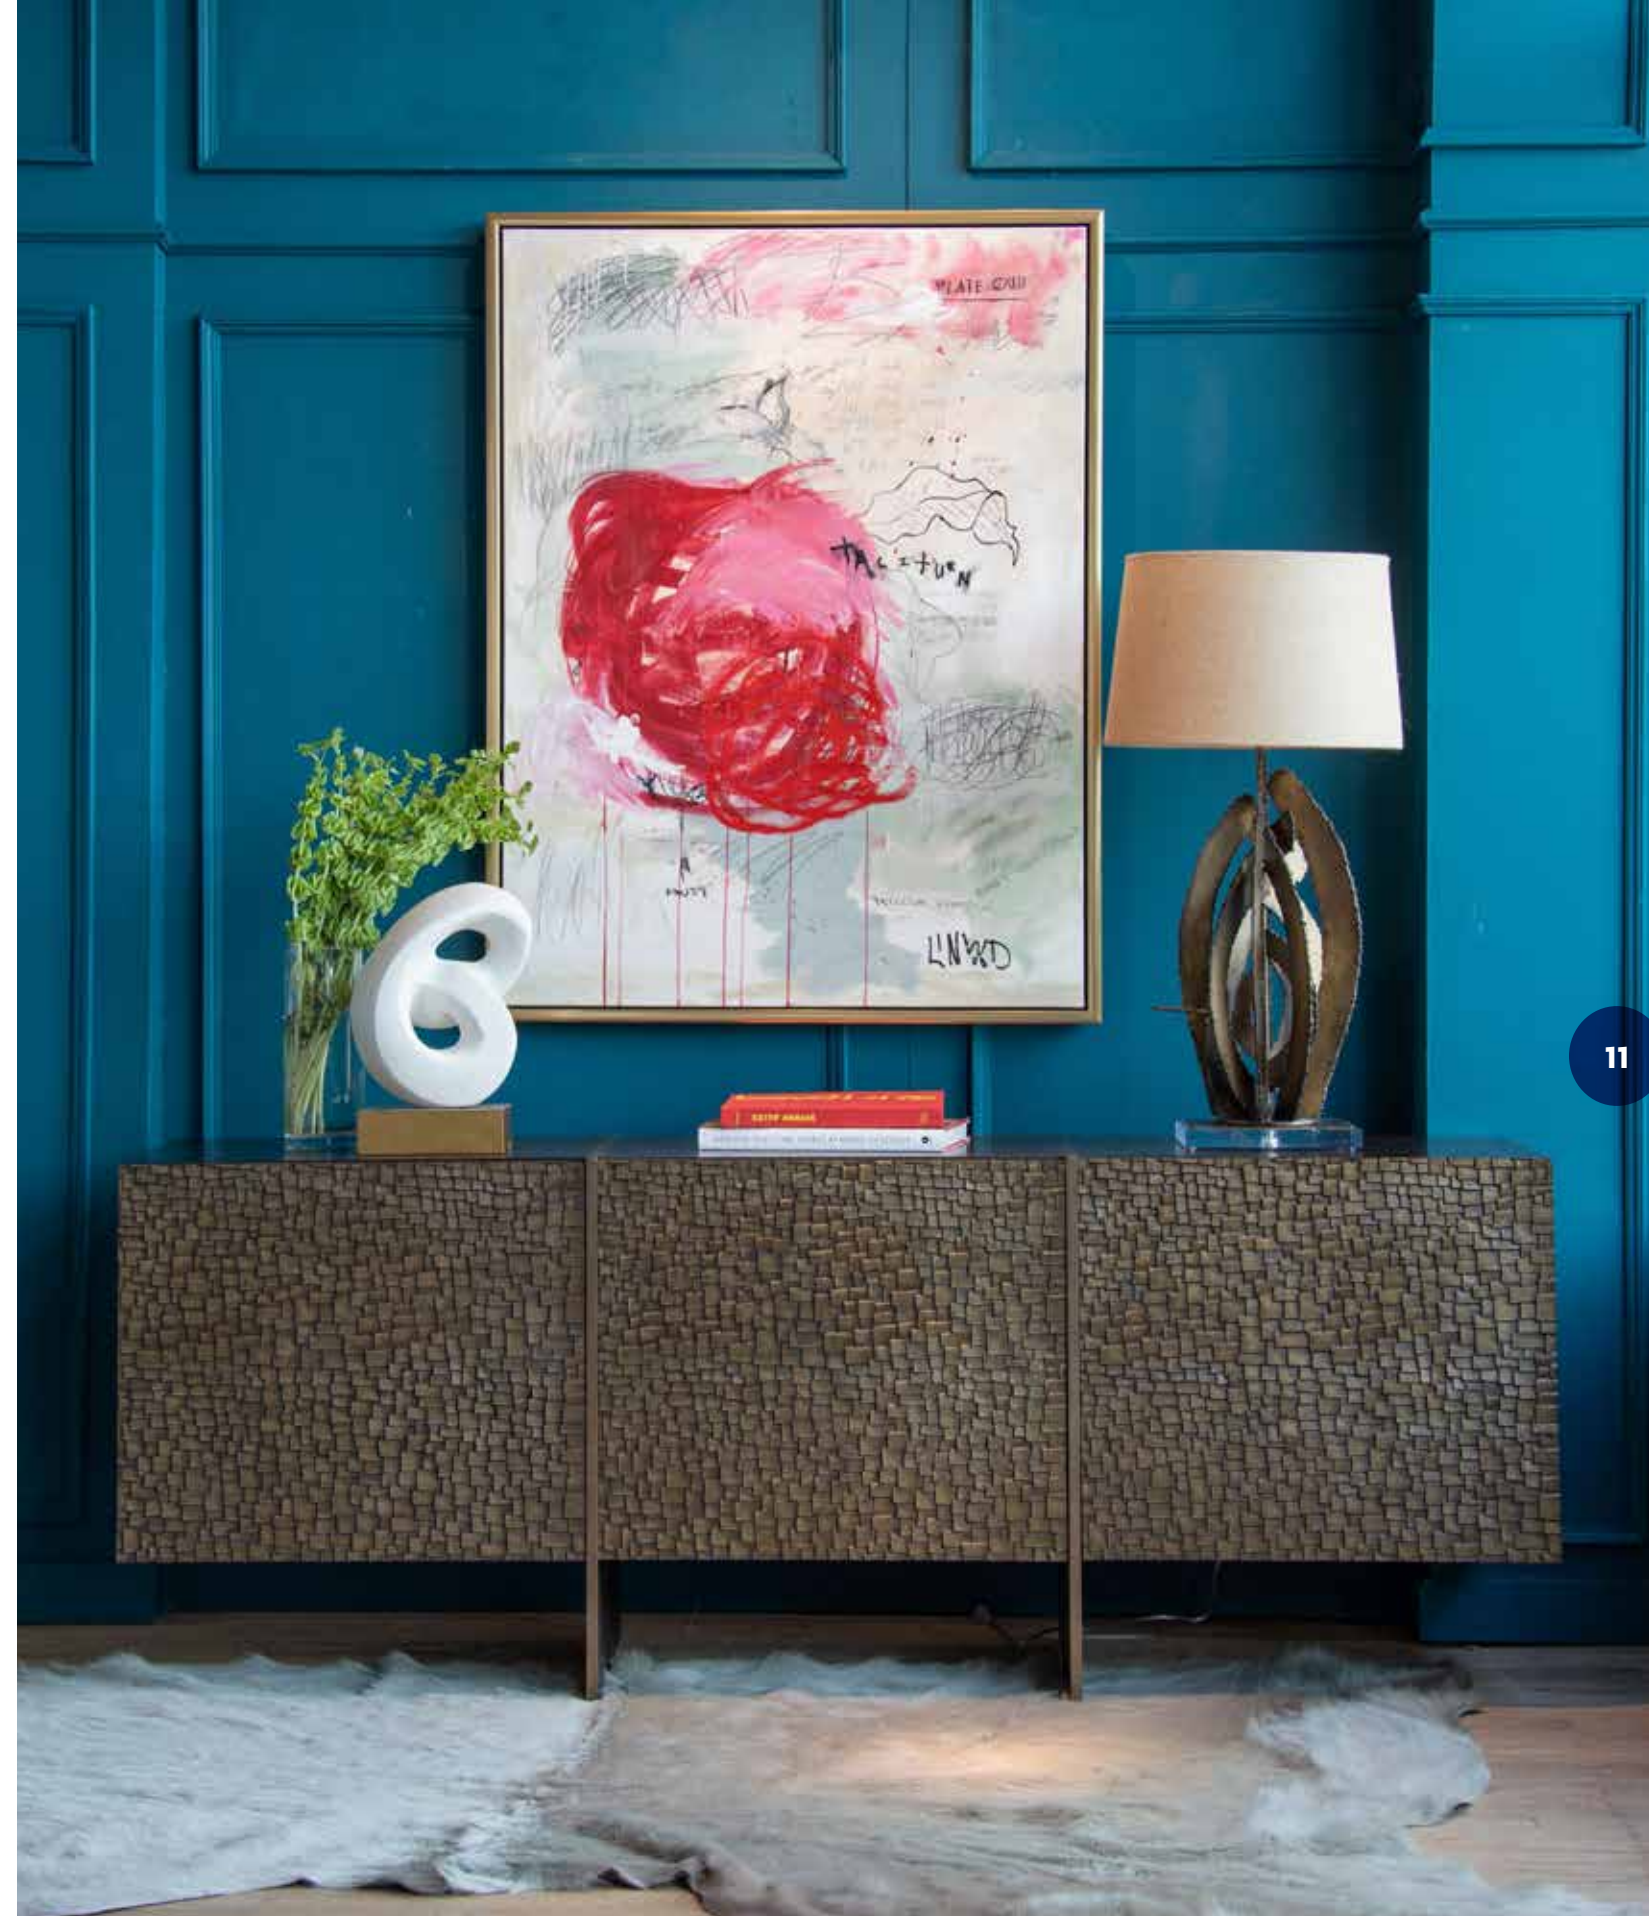

SHOWN: Barnabus Cabinet, Danielli Sculpture, Linwood Original Art