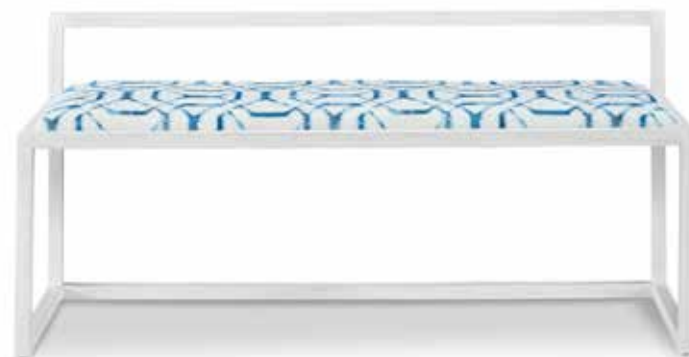

SAVANNAH BENCH

60w x 19.5d x 28h

Shown: Oystershell/COM

TRINITY CONSOLE

47.5w x 13d x 33.5h

Shown: Aged Modern Brass

**CATALINA BEDSIDE
WITH DRAWER**

24w x 16.5d x 28h

Shown: Oystershell/Rattan

TILDA BED

Queen: 66w x 87d x 50h

Shown: Wicker

Also Available: Twin and King