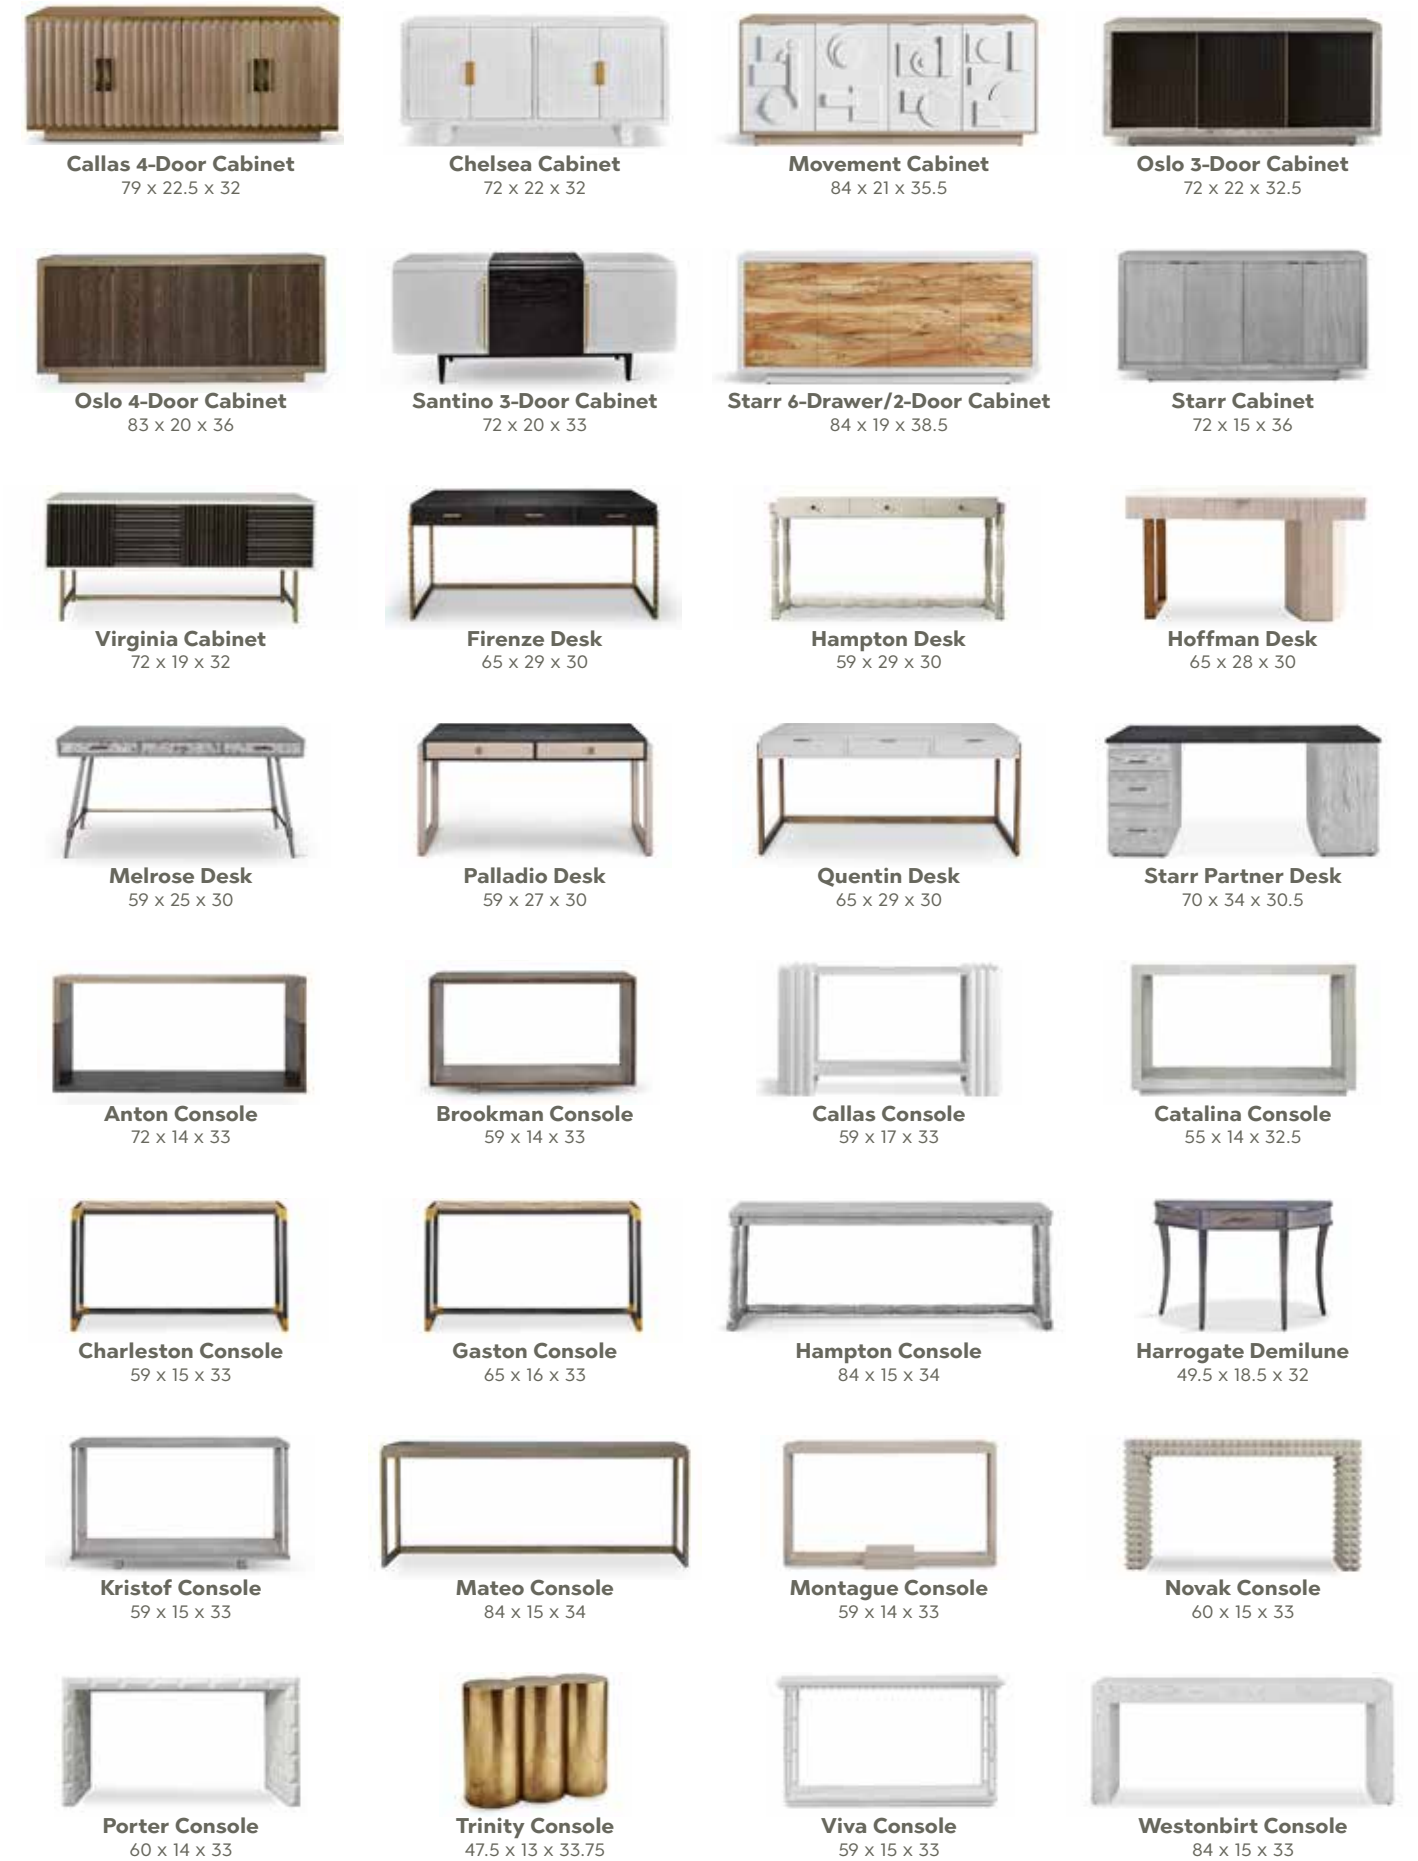

# the perfect dining table... made from scratch

· Choose from a variety of stunning pedestal bases · Two edge treatments: Bevelled or Straight ·  
· Five standard round table tops: 42, 48, 54, 60, and 72" · Three standard oval table tops: 79 x 40, 84 x 44, 96 x 48 ·  
As always, customizations make our day. If you can dream it, we can make it!

**LEVEE DINING TABLE**  
Base: 24 dia x 28h  
Shown: French White Ash

**CALLAS DINING TABLE**  
Base: 27 dia x 27.5h  
Also Available: 20 dia and 27 dia  
Shown: Starry Sky Oak

**OSLO DINING TABLE**  
Base: 27 dia x 27.5h  
Also Available: 20 dia and 27 dia  
Shown: Chatsworth White

**CONTESSA DINING TABLE**  
Standard Top Size::  
96w x 48d x 1.5h  
Overall: H30  
Shown Smoke Gray Oak

SOUTH + ENGLISH BRAND MAP

SOUTH + ENGLISH BRAND MAP

**Blasco 2-Piece Side Table**  
23.5 x 23.5 x 22.5