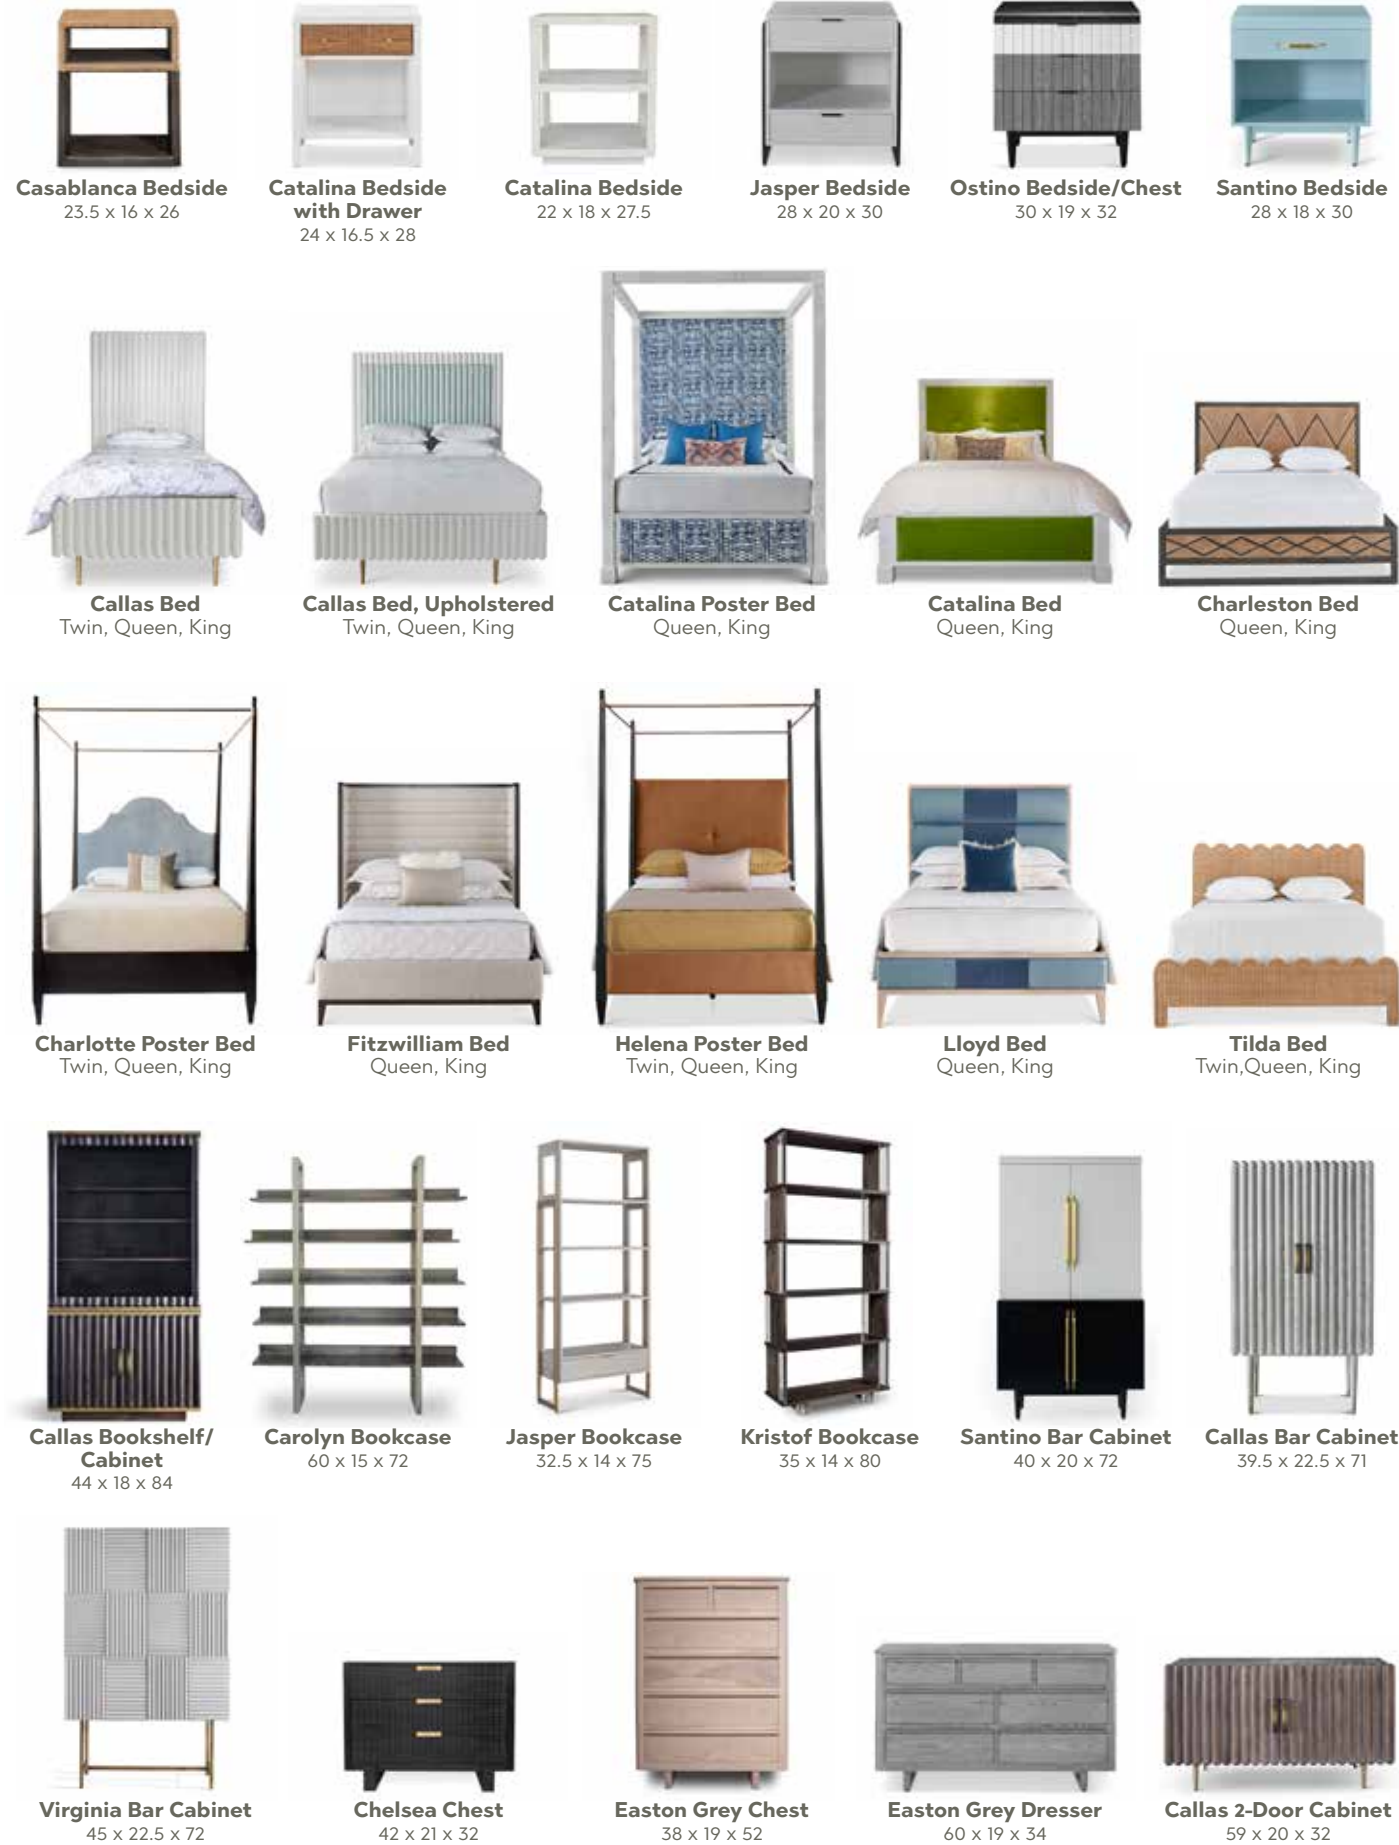

Blasco 2-Piece Side Table
23.5 x 23.5 x 22.5

Madagascar Side Table
Dia 26 x 24

Rivas Side Table
19 dia. x 26

Tara Side Table
Dia 16 x 22.5

Viva Side Table
15 dia. x 24

Edouard Side Table
Dia 16 x 18

Nelson Side Table
Dia 16 x 19

SOUTH + ENGLISH BRAND MAP