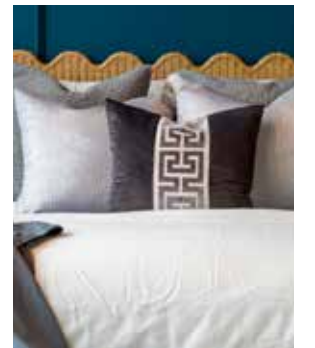

shown: Tilda Bed, Rivas Side Table, Les Orientals Bedding

# undercover: S+E beds, bedding & pillows

**SOUTH + ENGLISH IS FAMOUS FOR FABULOUS BED STYLES. NOW, WE EVEN MAKE THE BED!**

Say hello to Papyrus, Acantha and Les Orientales, three new top-of-bed dressings from S+E. Choose from duvet covers, throws and a plethora of pillows in a wonderful array of colors. Mix, match and mingle to make it your own!

Acantha

Les Orientales

Papyrus

Solid

**LLOYD BED**

Queen: 64w x 85d x 70h

Shown: Natural Oak, Harbor Blue Velvet/Stratus Linen

Also Available: King