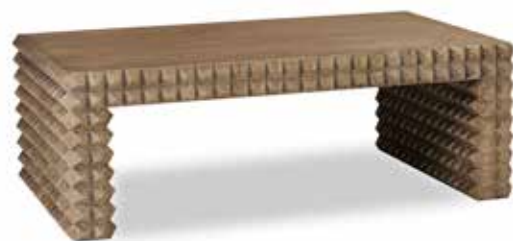

IN STOCK
READY TO
SHIP

Design project on the go? When you need it now — think South + English. We are at your service with an impressive selection of pieces that are ready to ship. We await your order and will ship immediately — making designers look good makes our day!